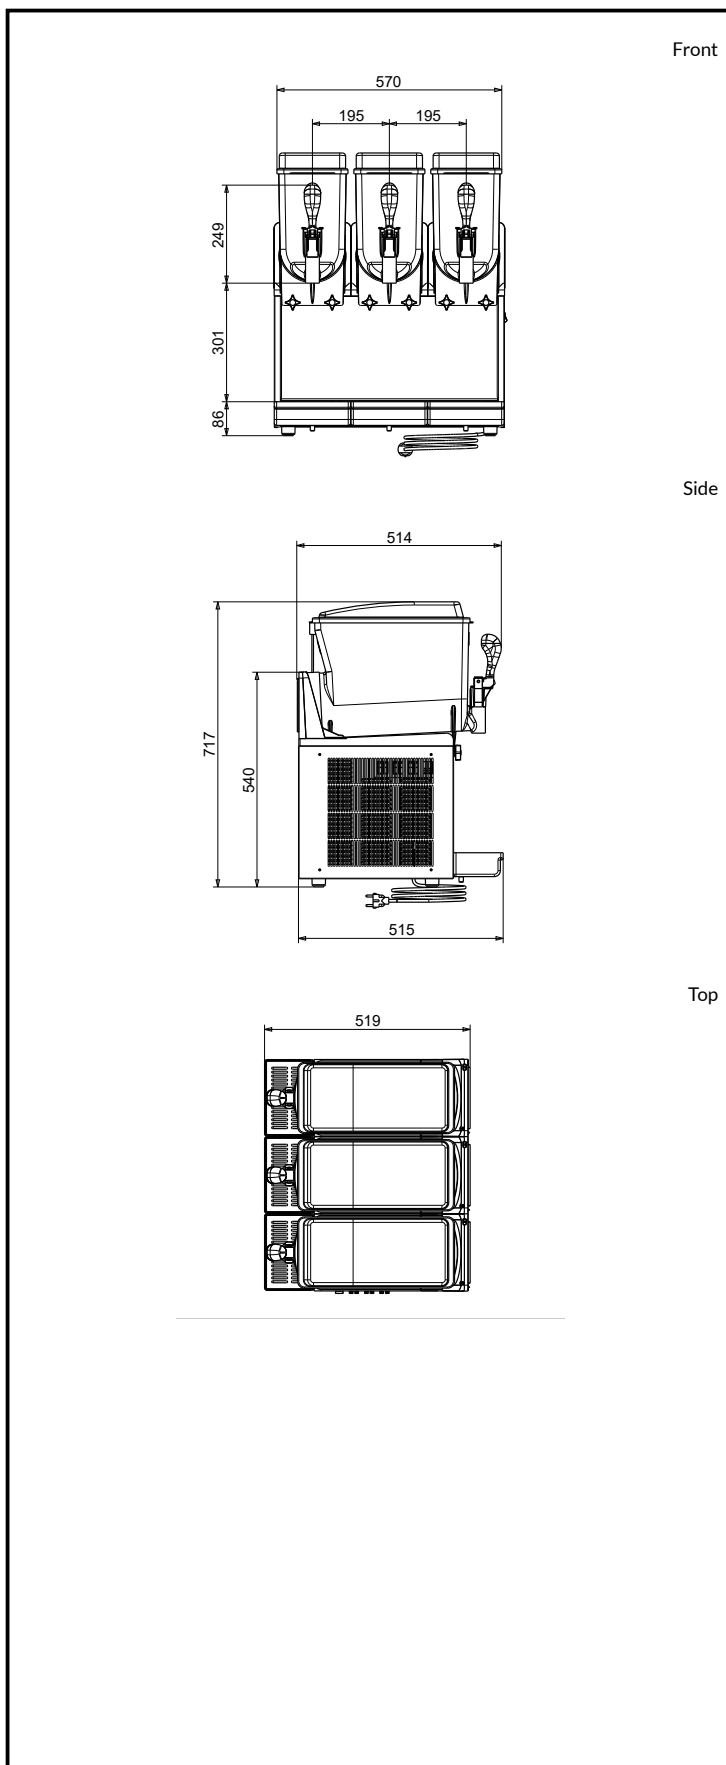

SORBY EVO 3 BOWLS WITH MECHANICAL CONTROL

Electric

Supply voltage:	220-240 V / 1 ph / 50 Hz
Electrical power max.:	1 kW
Current consumption:	4.8 Amps
Plug type:	CE-SCHUKO

Key Information:

Number of bowls:	3
Bowl's capacity:	ISO 9001; ISO 14001 lt
Control board:	Mechanical
Dimensions, Width:	608 mm
Dimensions, Depth:	515 mm
Dimensions, Height:	685 mm
Net weight:	64 kg
Cooling system:	AIR

Refrigeration Data

Refrigerant gas:	R290

Certifications

The company reserves the right to make modifications to the products without prior notice. All information correct at time of printing.

2025.04.11

SPM

www.spm.drink-systems.com
infospm@electroluxprofessional.com